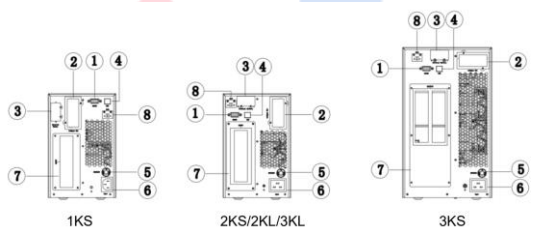

- True online double-conversion technology
- Wide input voltage range
- DSP technology
- Advanced PFC technology, input PF>99%
- Strong charging capacity
- Lightning and surge protection
- LCD/LED display
- Smart RS232 port with monitoring software
- Boost and float charging method

Rear panel

1. RS232
2. Smart slot
3. External battery connection port
4. USB
5. Input over current protection breaker
6. AC input
7. Output socket
8. EPO

Model	MHP1101S	MHP1101L	MHP1102S	MHP1102L	MHP1103S	MHP1103L
Capacity	1kVA/1kW		2kVA/2kW		3kVA/3kW	
Input						
Rated Voltage	208/ 220/230/240Vac, L+N+PE					
Voltage Range	110~300Vac					
Frequency Range	40-70Hz					
Power Factor	≥0.99					
THDi	≤4% (linear load); ≤5% (non-linear load)					
Output						
Rated Voltage	208/220/230/240Vac,L+N+PE					
Voltage Regulation	±1%					
Frequency	50/60Hz ± 0.1%					
THDu	≤2% (linear load); ≤5% (non-linear load)					
Transfer Time	Zero					
Waveform	Pure sine wave					
Crest Factor	3:1					
Overload Capacity (Line Mode)	102%~110% load, 30min;110%~130% load, 10min;130%~150% load, 30s; >150% load, 200ms					
Overload Capacity (Battery Mode)	102%~110% load, 1min;110%~130% load, 10s;130%~150% load, 3s;>150% load, 200ms					
Efficiency						
Line Mode	95%		95.5%		95.5%	
Battery Mode	88.5%		91.5%		91.5%	
ECO Mode	98%					
Battery						
Nominal Voltage	24Vdc/36Vdc	36Vdc	48Vdc /72Vdc	72Vdc	72Vdc/96Vdc	96Vdc
Battery Number	7Ah*2 / *3	External	7Ah*4 / *6	External	7Ah*6/*8	External
Charge Current	1A	1-12A settable	1-12A	1-12A settable	1A	1-12A settable
Charging mode	Two-period charging					
Communication						
Interface	RS232 / USB / SNMP card(optional) /Dry contact card(optional)					
Environment						
Operation Temperature	0~40℃					
Humidity	0~95%(non-condensing)					
Noise	≤50dB@1meter away					
Altitude	Up to 1000m without derating					
Physical						
Dimensions (W*D*H)mm	145*354*224	145*354*224	190*418*322	145*405*224	190*418*322	145*405*224
Weight (kg)	9 /11	4.5	16.3 /20.2	6	23.5 /27	6.3